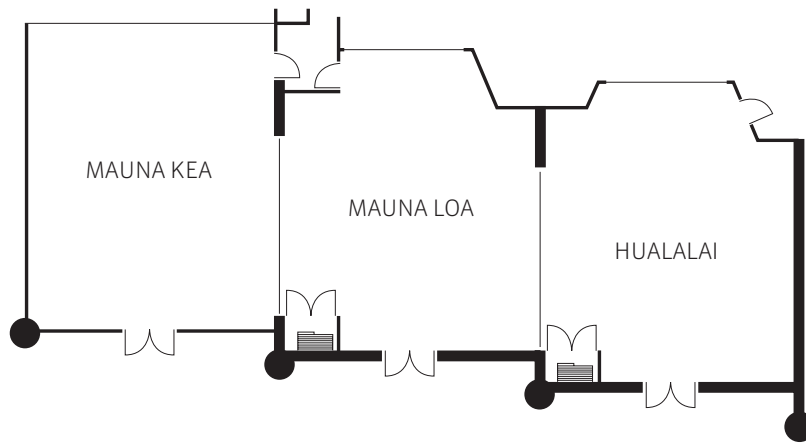

Sheraton Keauhou Bay Resort & Spa

78-128 Ehukai Street, Kailua-Kona, HI 96740
 T 808 930 4900 sheratonkona.com

Room Dimensions & Seating Capacity

Room Name	Square ft.	Height	Banquet		Theater	Classroom	Conference	Exhibit Booth	
			66" round	Reception				8' x 10"	10' x 10"
Keauhou Convention Center	9840	21'	800	1000	1080	670	—	60	48
Keauhou I	4100	21'	340	430	450	280	—	25	48
Keauhou II	5740	21'	460	570	630	390	30	35	28
Keauhou Boardroom	1250	11'	90	120	130	—	30	—	—
Convention Center Foyer	9200	11'	—	920	—	—	—	—	—
KCC Lawn	1750	—	140	170	190	—	—	—	—
The Terrace at Crystal Blue	6000	—	500	600	—	—	—	6	5
The Point at Crystal Blue	5000	—	400	500	—	—	—	6	5
Pool Terrace	5500	—	500	600	—	—	—	—	—
Pool Deck	5500	—	500	600	—	—	—	—	—
Bay View Grounds	5500	—	500	600	—	—	—	—	—
Hawaii Lawn	15000	—	1200	1500	—	—	—	—	—
Bayside Wedding Center	—	—	—	—	—	—	—	—	—
Chapel	800	21'	—	—	50	—	—	—	—
Gazebo	100	—	—	10	—	—	—	—	—
Deck	300	—	—	30	—	—	—	—	—
Photo Garden	1000	—	—	100	—	—	—	—	—
Bayside Lawn	2800	—	230	300	310	—	—	—	—

Sheraton Keauhou Bay Resort & Spa

78-128 Ehukai Street, Kailua-Kona, HI 96740
 T 808 930 4900 sheratonkona.com

Keauhou Ballroom

Bayview Meeting Rooms

Room Dimensions & Seating Capacity

Room Name	Square ft.	Height	Banquet		Theater	Classroom	Conference	Exhibit Booth	
			66" round					8' x 10"	10' x 10"
Keauhou Ballroom	2970	8'6"	220	290	330	200	70	18	14
Keauhou III	1620	8'6"	120	160	180	110	38	10	8
Keauhou IV	1350	8'6"	100	130	150	90	32	8	6
Bayview Meeting Rooms	3000	12'	210	300	330	180	—	18	15
Mauna Kea	1000	12'	70	100	110	60	24	6	5
Mauna Loa	1000	12'	70	100	110	60	24	6	5
Hualalai	1000	12'	70	100	110	60	24	6	5