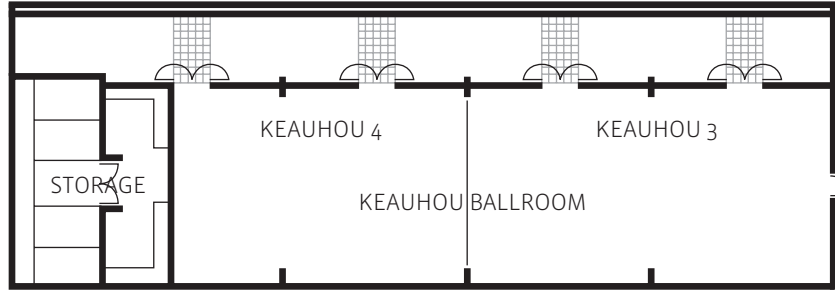

Sheraton Keauhou Bay Resort & Spa

78-128 Ehukai Street, Kailua-Kona, HI 96740
 T 808 930 4900 sheratonkona.com

Room Dimensions & Seating Capacity

Room Name	Square ft.	Height	Banquet		Theater	Classroom	Conference	Exhibit Booth	
			66" round	Reception				8' x 10"	10' x 10"
Keauhou Convention Center	9840	21'	800	1000	1080	670	—	60	48
Keauhou I	4100	21'	340	430	450	280	—	25	48
Keauhou II	5740	21'	460	570	630	390	30	35	28
Keauhou Boardroom	1250	11'	90	120	130	—	30	—	—
Convention Center Foyer	9200	11'	—	920	—	—	—	—	—
KCC Lawn	1750	—	140	170	190	—	—	—	—
The Terrace at Crystal Blue	6000	—	500	600	—	—	—	6	5
The Point at Crystal Blue	5000	—	400	500	—	—	—	6	5
Pool Terrace	5500	—	500	600	—	—	—	—	—
Pool Deck	5500	—	500	600	—	—	—	—	—
Bay View Grounds	5500	—	500	600	—	—	—	—	—
Hawaii Lawn	15000	—	1200	1500	—	—	—	—	—
Bayside Wedding Center	—	—	—	—	—	—	—	—	—
Chapel	800	21'	—	—	50	—	—	—	—
Gazebo	100	—	—	10	—	—	—	—	—
Deck	300	—	—	30	—	—	—	—	—
Photo Garden	1000	—	—	100	—	—	—	—	—
Bayside Lawn	2800	—	230	300	310	—	—	—	—

Sheraton Keauhou Bay Resort & Spa

78-128 Ehukai Street, Kailua-Kona, HI 96740
 T 808 930 4900 sheratonkona.com

Keauhou Ballroom

Bayview Meeting Rooms

Room Dimensions & Seating Capacity

Room Name	Square ft.	Height	Banquet		Theater	Classroom	Conference	Exhibit Booth	
			66" round					8' x 10"	10' x 10"
Keauhou Ballroom	2970	8'6"	220	290	330	200	70	18	14
Keauhou III	1620	8'6"	120	160	180	110	38	10	8
Keauhou IV	1350	8'6"	100	130	150	90	32	8	6
Bayview Meeting Rooms	3000	12'	210	300	330	180	—	18	15
Mauna Kea	1000	12'	70	100	110	60	24	6	5
Mauna Loa	1000	12'	70	100	110	60	24	6	5
Hualalai	1000	12'	70	100	110	60	24	6	5