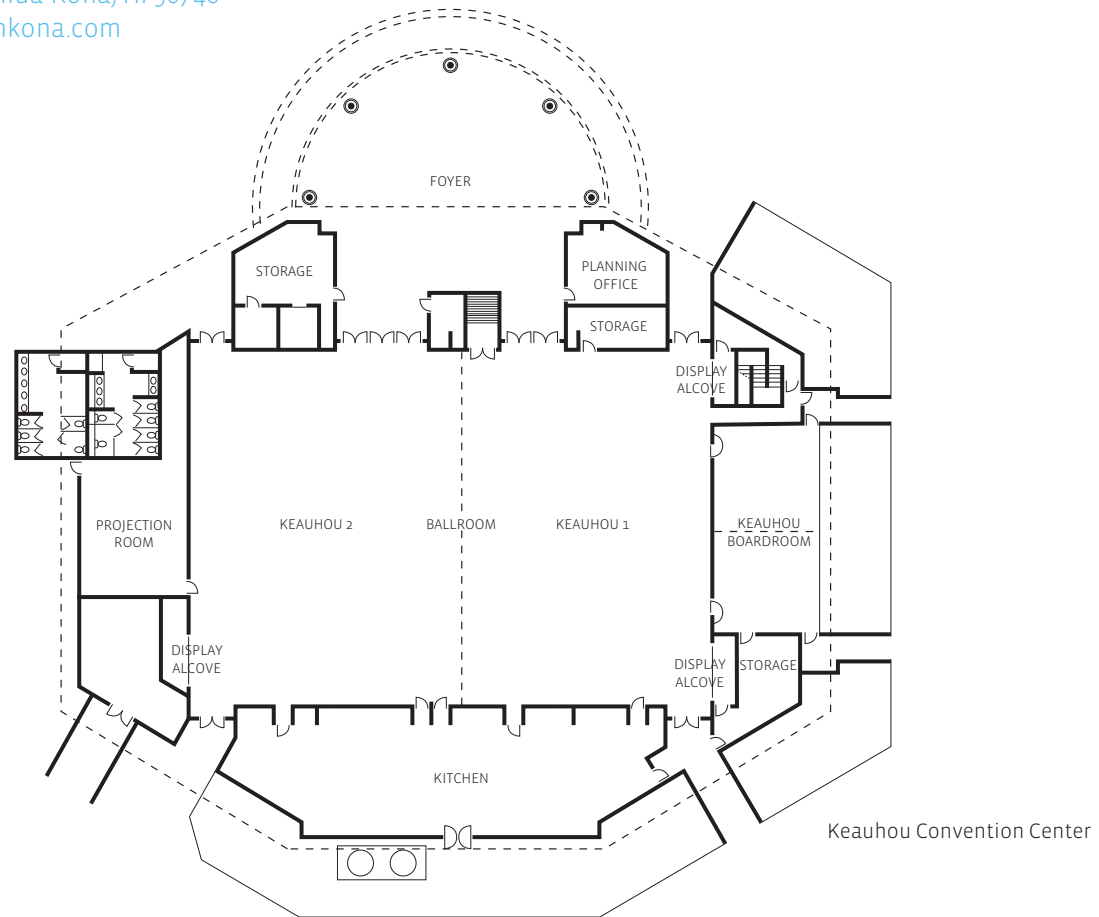

Sheraton Keauhou Bay Resort & Spa

78-128 Ehukai Street, Kailua-Kona, HI 96740
 T 808 930 4900 sheratonkona.com

Room Dimensions & Seating Capacity

Room Name	Square ft.	Height	Banquet		Theater	Classroom	Conference	Exhibit Booth	
			66" round	Reception				8' x 10"	10' x 10"
Keauhou Convention Center	9840	21'	800	1000	1080	670	—	60	48
Keauhou I	4100	21'	340	430	450	280	—	25	48
Keauhou II	5740	21'	460	570	630	390	30	35	28
Keauhou Boardroom	1250	11'	90	120	130	—	30	—	—
Convention Center Foyer	9200	11'	—	920	—	—	—	—	—
KCC Lawn	1750	—	140	170	190	—	—	—	—
The Terrace at Crystal Blue	6000	—	500	600	—	—	—	6	5
The Point at Crystal Blue	5000	—	400	500	—	—	—	6	5
Pool Terrace	5500	—	500	600	—	—	—	—	—
Pool Deck	5500	—	500	600	—	—	—	—	—
Bay View Grounds	5500	—	500	600	—	—	—	—	—
Hawaii Lawn	15000	—	1200	1500	—	—	—	—	—
Bayside Wedding Center	—	—	—	—	—	—	—	—	—
Chapel	800	21'	—	—	50	—	—	—	—
Gazebo	100	—	—	10	—	—	—	—	—
Deck	300	—	—	30	—	—	—	—	—
Photo Garden	1000	—	—	100	—	—	—	—	—
Bayside Lawn	2800	—	230	300	310	—	—	—	—

Sheraton Keauhou Bay Resort & Spa

78-128 Ehukai Street, Kailua-Kona, HI 96740
 T 808 930 4900 sheratonkona.com

Keauhou Ballroom

Bayview Meeting Rooms

Room Dimensions & Seating Capacity

Room Name	Square ft.	Height	Banquet		Theater	Classroom	Conference	Exhibit Booth	
			66" round					8' x 10"	10' x 10"
Keauhou Ballroom	2970	8'6"	220	290	330	200	70	18	14
Keauhou III	1620	8'6"	120	160	180	110	38	10	8
Keauhou IV	1350	8'6"	100	130	150	90	32	8	6
Bayview Meeting Rooms	3000	12'	210	300	330	180	—	18	15
Mauna Kea	1000	12'	70	100	110	60	24	6	5
Mauna Loa	1000	12'	70	100	110	60	24	6	5
Hualalai	1000	12'	70	100	110	60	24	6	5