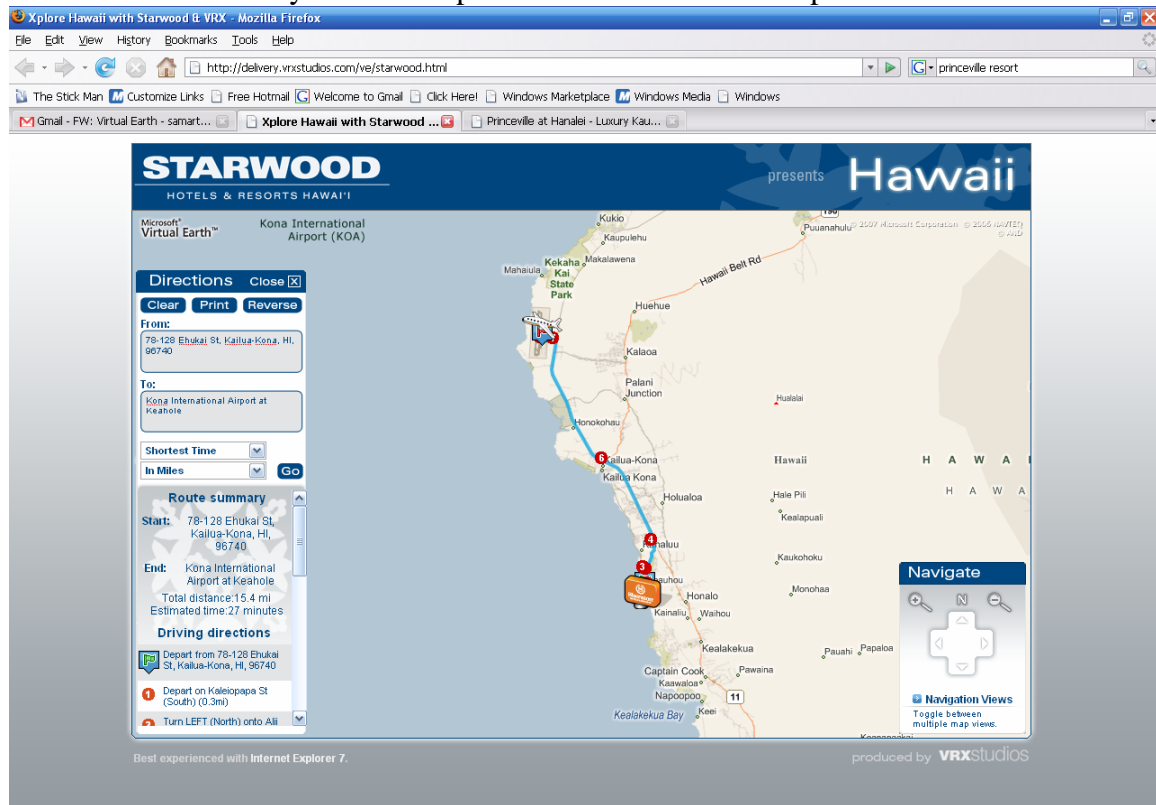

Sheraton Keauhou Bay Resort & Spa – Kona International Airport

Route summary

Start: 78-128 Ehukai St, Kailua-Kona, HI, 96740

End: Kona International Airport at Keahole

Total distance: 15.4 mi

Estimated time: 27 minutes

Depart from 78-128 Ehukai St, Kailua-Kona, HI, 96740
1 Depart on Kaleiopapa St (South) (0.3mi)
2 Turn LEFT (North) onto Alii Dr [Alii Hwy] (0.7mi)
3 Road name changes to Alii Hwy [Alii Dr] (0.2mi)
4 Turn RIGHT (North-East) onto Kamehameha III Rd (1.5mi)
5 Turn LEFT (North) onto SR-11 [Hawaii Belt Rd] (4.9mi)
6 Road name changes to SR-19 [Hawaii Belt Rd] ()
7 Keep STRAIGHT onto SR-19 [Queen Kaahumanu Hwy] (6.9mi)
8 Turn LEFT (West) onto Keahole St (0.6mi)
9 Bear RIGHT (North-West) onto Local road(s) (0.1mi)
10 Road name changes to Kupipi St (0.3mi)
11 Keep RIGHT onto Local road(s) ()
12 Turn RIGHT (North) onto Local road(s) ()
13 Turn LEFT (West) onto Local road(s) ()
Arrive at Kona International Airport at Keahole